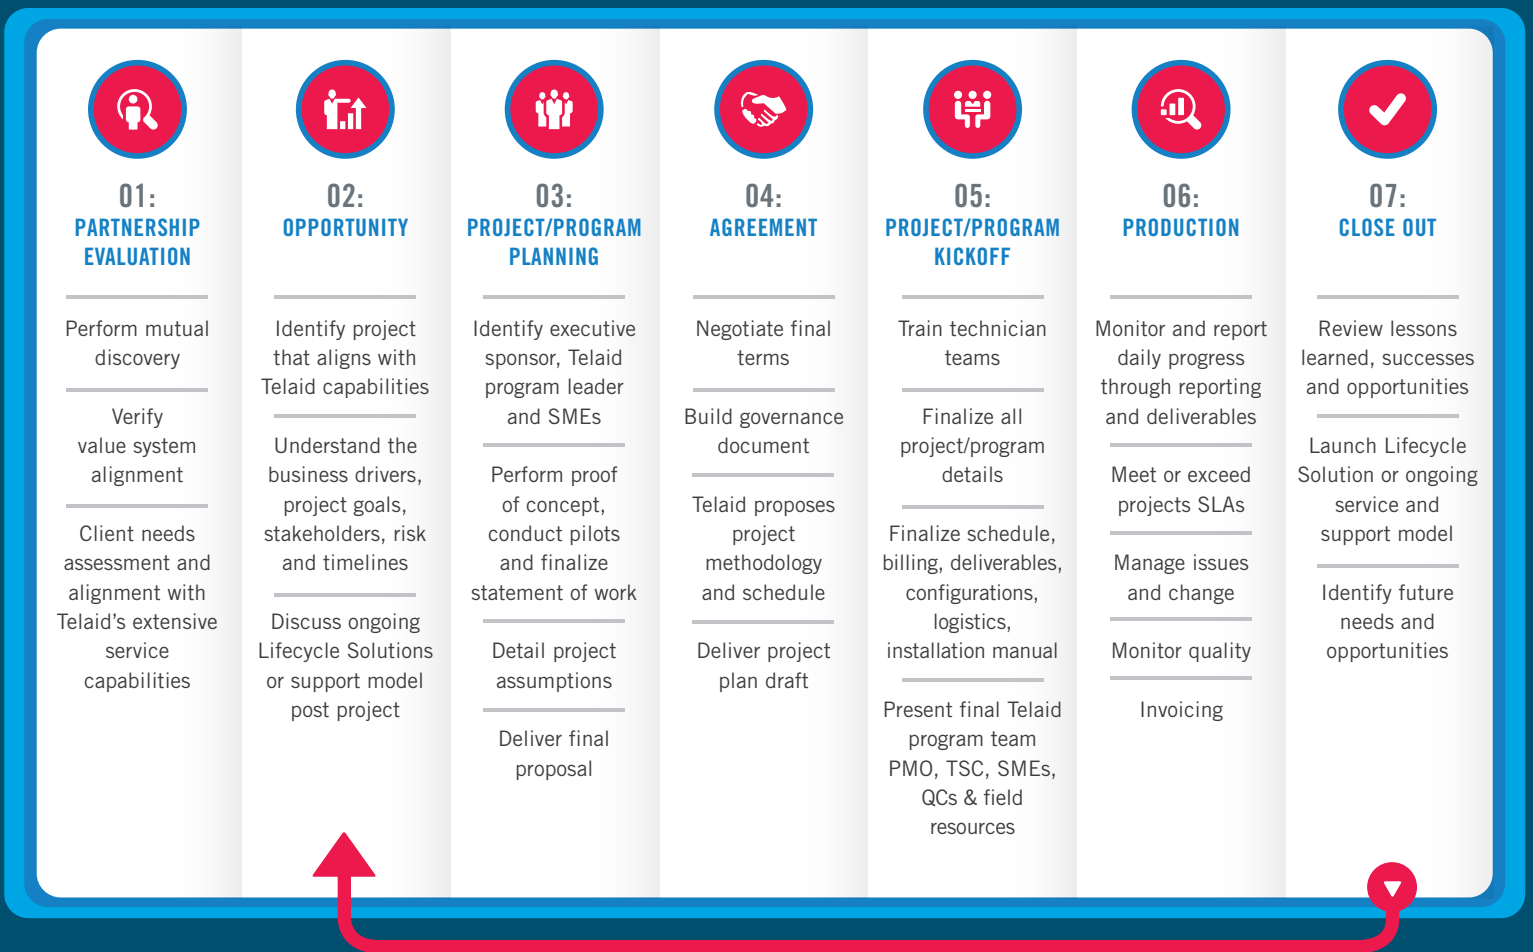

TELAIID'S PROVEN PROCESS: THE SECRET TO YOUR SUCCESS

Your project is mission-critical. That's why companies have relied on Telaid for expert technology integration and optimization for over 35 years.

Telaid's seven-step Proven Process is the result of thousands of successful client projects. It ensures that together we evaluate each project optimally, assign the right resources and execute with precision and effectiveness. Whether handling a nationwide multi-location rollout, or beta testing a new technology in a particular region, Telaid's consistent application of our Proven Process ensures that your project is completed on time and on budget, every time.

OUR CORE VALUES

BE PROACTIVE

BE A TEAM PLAYER

TAKE OWNERSHIP

DO THE RIGHT THING

WE ARE TELAID

Telaid has a consistent track record of delivering even the most complex technology projects on time and on budget. For more than 35 years, technology integrator, Telaid has served its clients by deploying excellence and exceeding expectations. Flexible and resourceful, Telaid is a single provider of rapid deployments, cradle-to-grave technology solutions, wireless and physical security.

Lifecycle Solutions

Cradle-to-grave technology support to increase uptime, ROI

Telaid offers cradle-to-grave support of your IT infrastructure, wireless networks and physical security assets.

Rapid Technology Deployment

Zero Defect deployment services that reduce time, task, cost and risk

Telaid's Zero Defect Model and Proven Process reduce time, task, cost and risk associated with technology deployments.

Physical Security