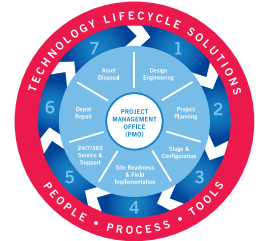

Lifecycle Solutions

Cradle-to-grave technology support to increase uptime, ROI

Telaid offers cradle-to-grave support of your IT infrastructure, wireless networks and physical security assets.

Rapid Technology Deployment

Zero Defect deployment services that reduce time, task, cost and risk

Telaid's Zero Defect Model and Proven Process reduce time, task, cost and risk associated with technology deployments.

Physical Security