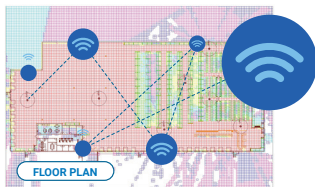

Wireless Networks

Spot-on wireless networks to meet your business needs

Telaid has the in-house expertise to design, deploy and support the right wireless network to achieve your business objectives.

Get cost effective, cradle-to-grave support today.

To learn more about Telaid and our capabilities, contact us:
E) inquiry@telaid.com T) 800.205.5556